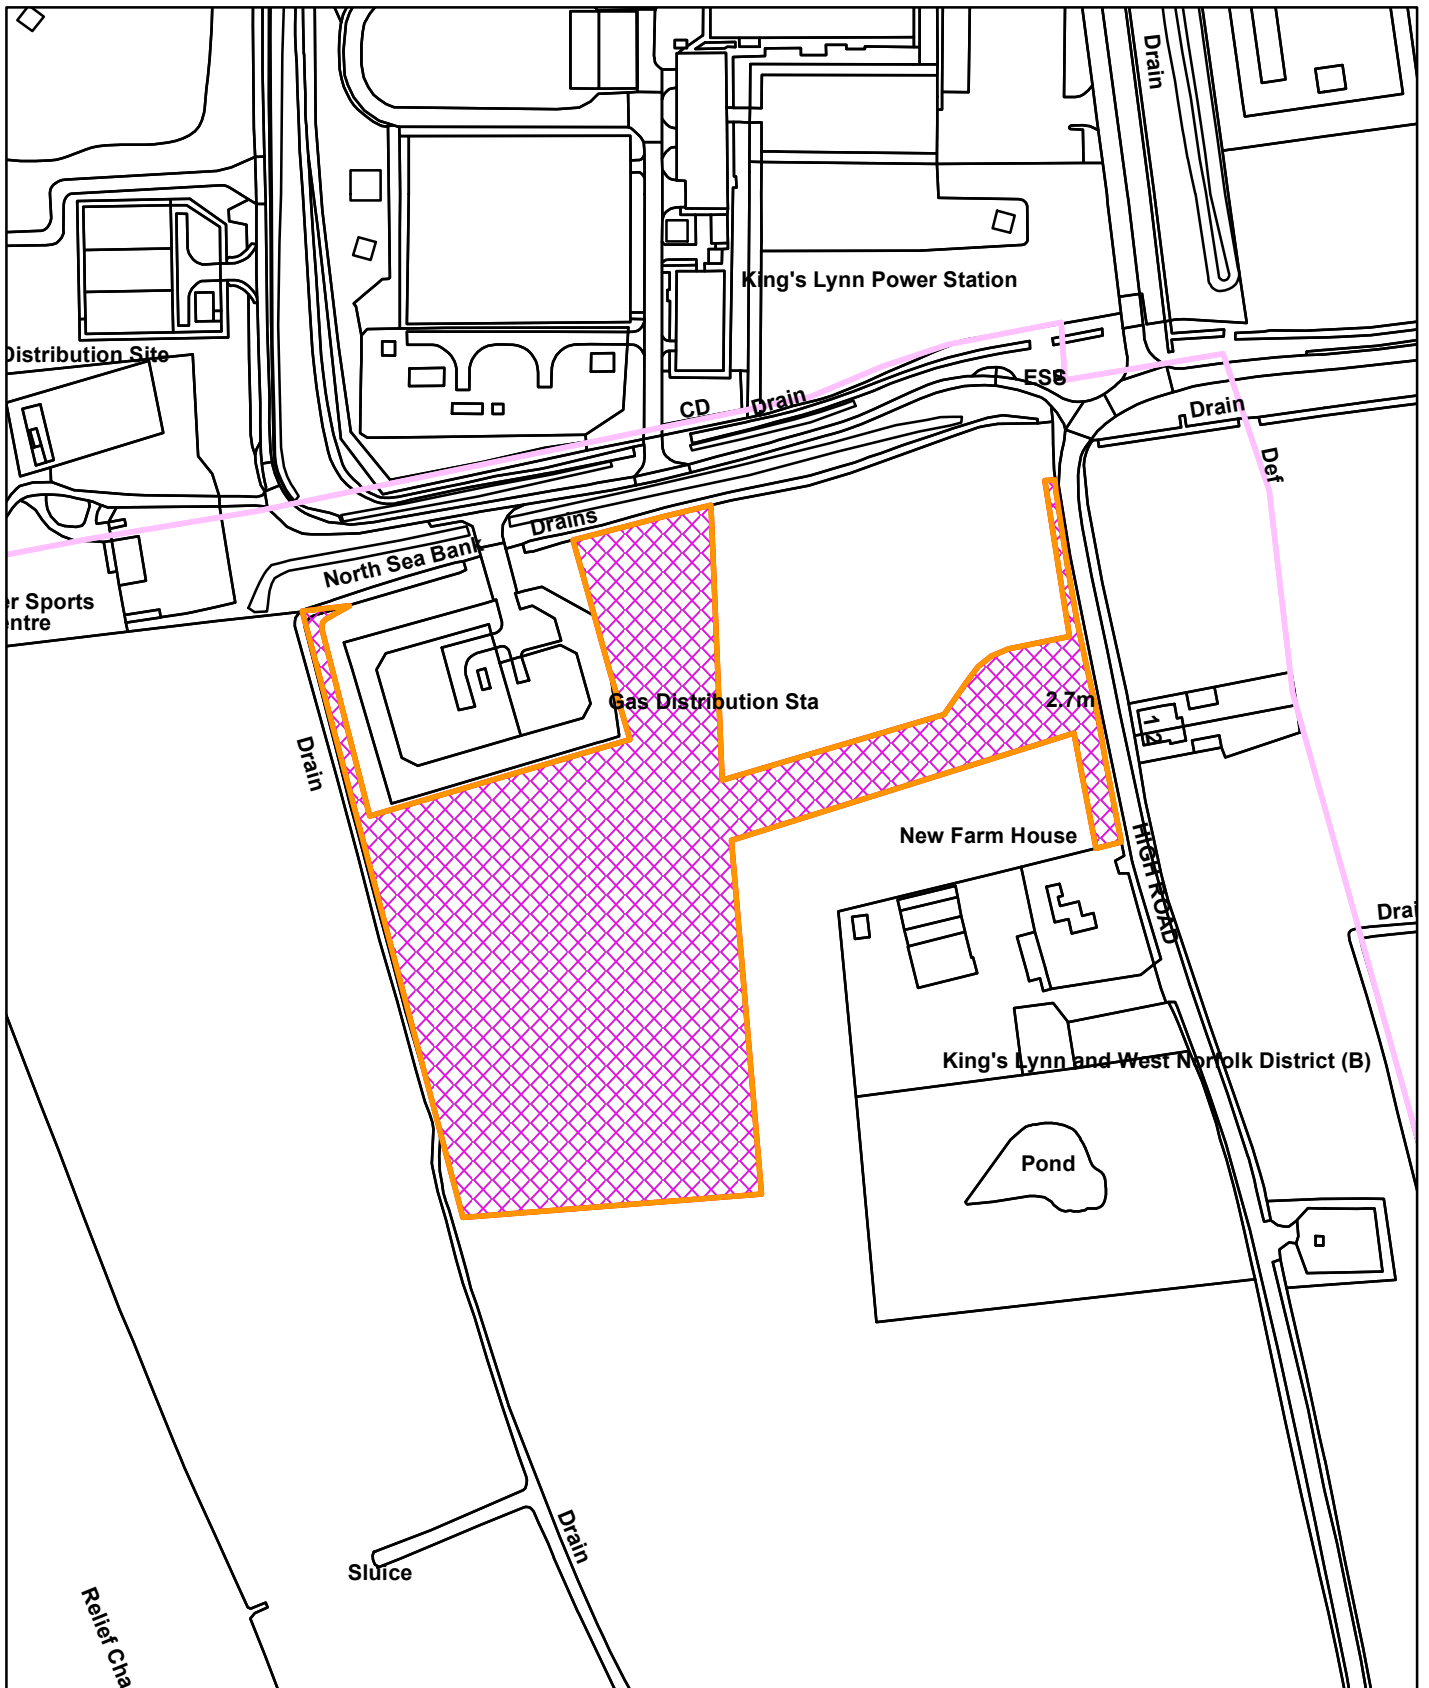

22/01151/FM

Land NW of High Road Saddlebow PE34 3AW

© Crown copyright and database rights 2022
Ordnance Survey 100024314

12/04/2023